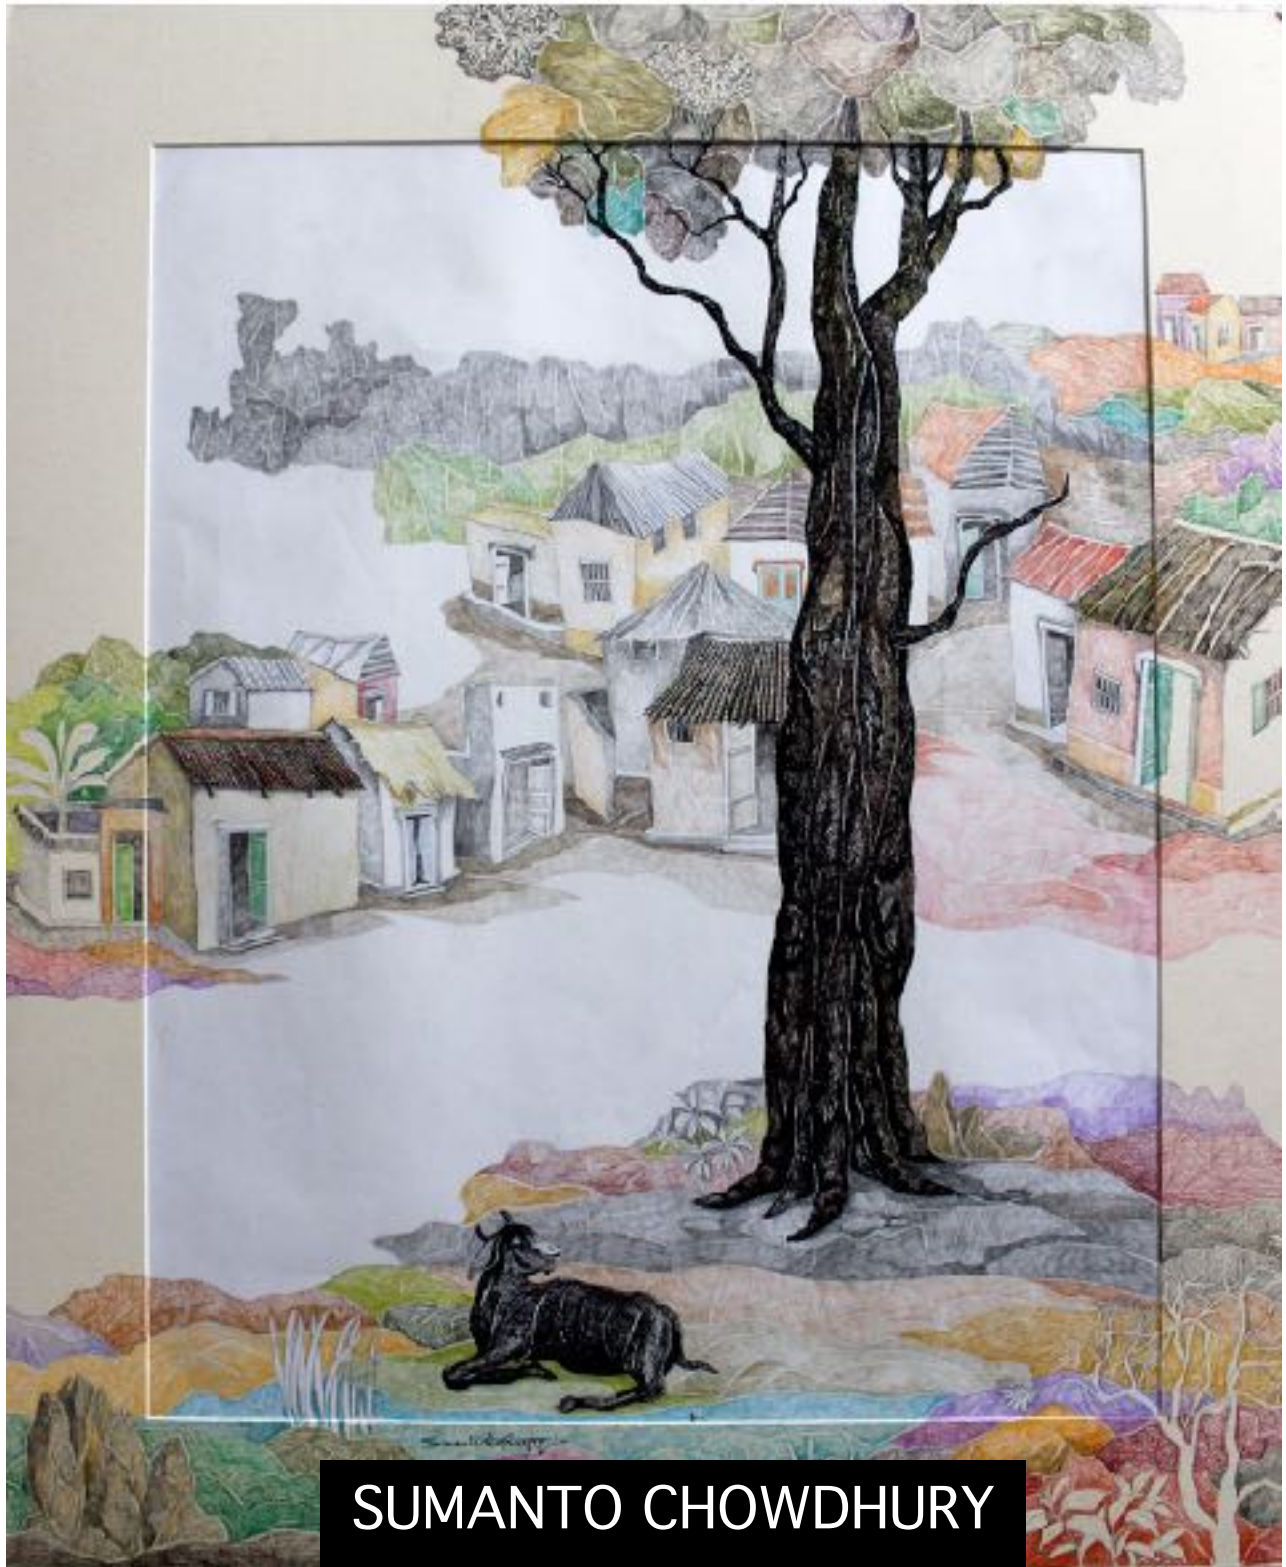

2018 July

SUMANTO CHOWDHURY

Acrylic on canvas  
26 x 15.5 in

Acrylic on canvas  
24x28 in

Mixed-media on paper  
20×20 in

Mixed-media on paper  
22×22 in

Mixed-media on paper  
15×12 in

Mixed-media on paper  
8×8 in