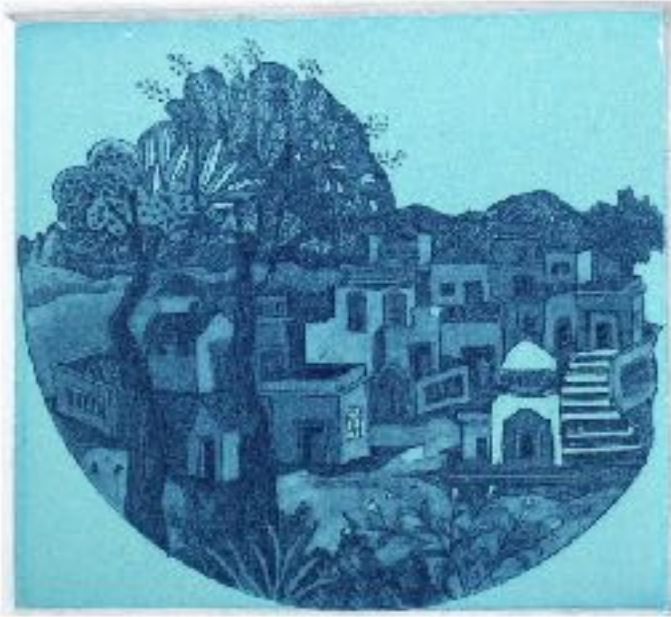

Etching
4x4 in