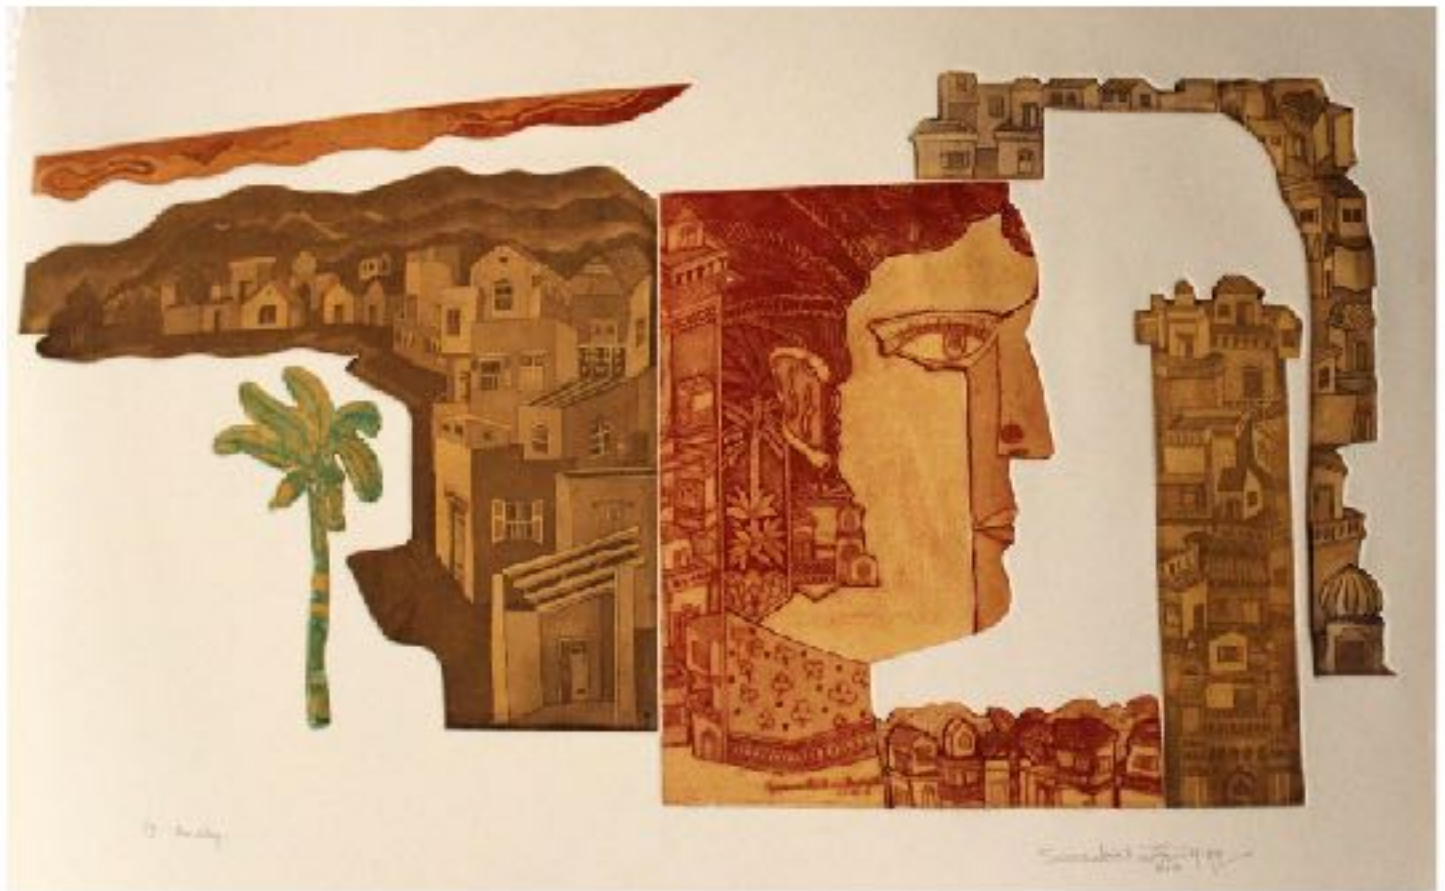

Mixed-media on paper
23×15 in

Etching
22x29 in