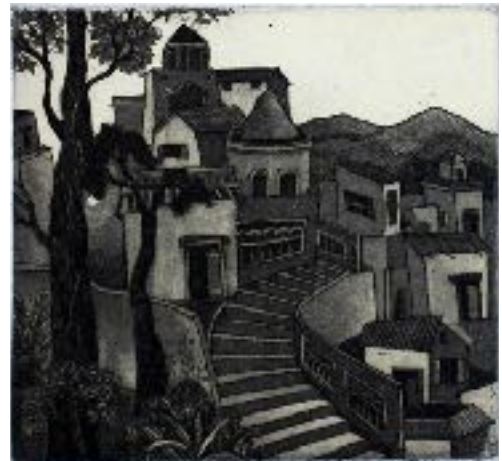

Etching
5x5 in