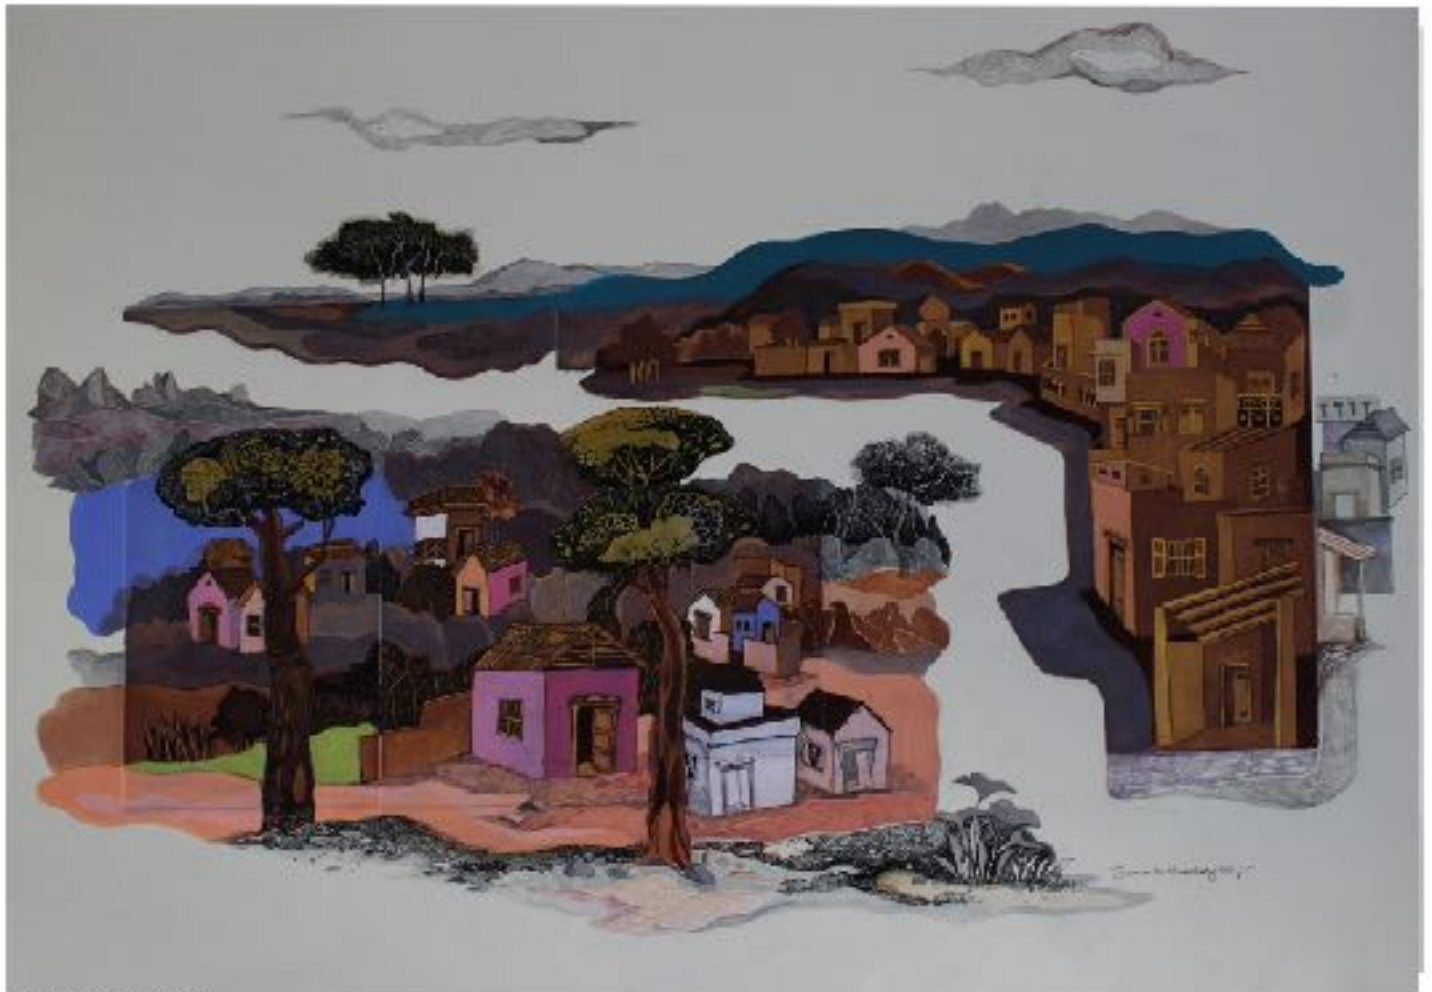

2018 July

SUMANTO CHOWDHURY

Acrylic on canvas  
26 x 15.5 in

Acrylic on canvas  
24x28 in

Mixed-media on paper  
20×20 in

Mixed-media on paper  
22×22 in

Mixed-media on paper  
15×12 in

Mixed-media on paper  
8×8 in

Mixed-media on paper  
22×29 in

Tempera on paper  
12×12 in

Mixed-media on paper  
18×21 in

Mixed-media on paper  
23×15 in

Etching  
22x29 in

Etching  
28x22 in

Etching  
11×10 in

Mixed-media on paper  
23×25 in